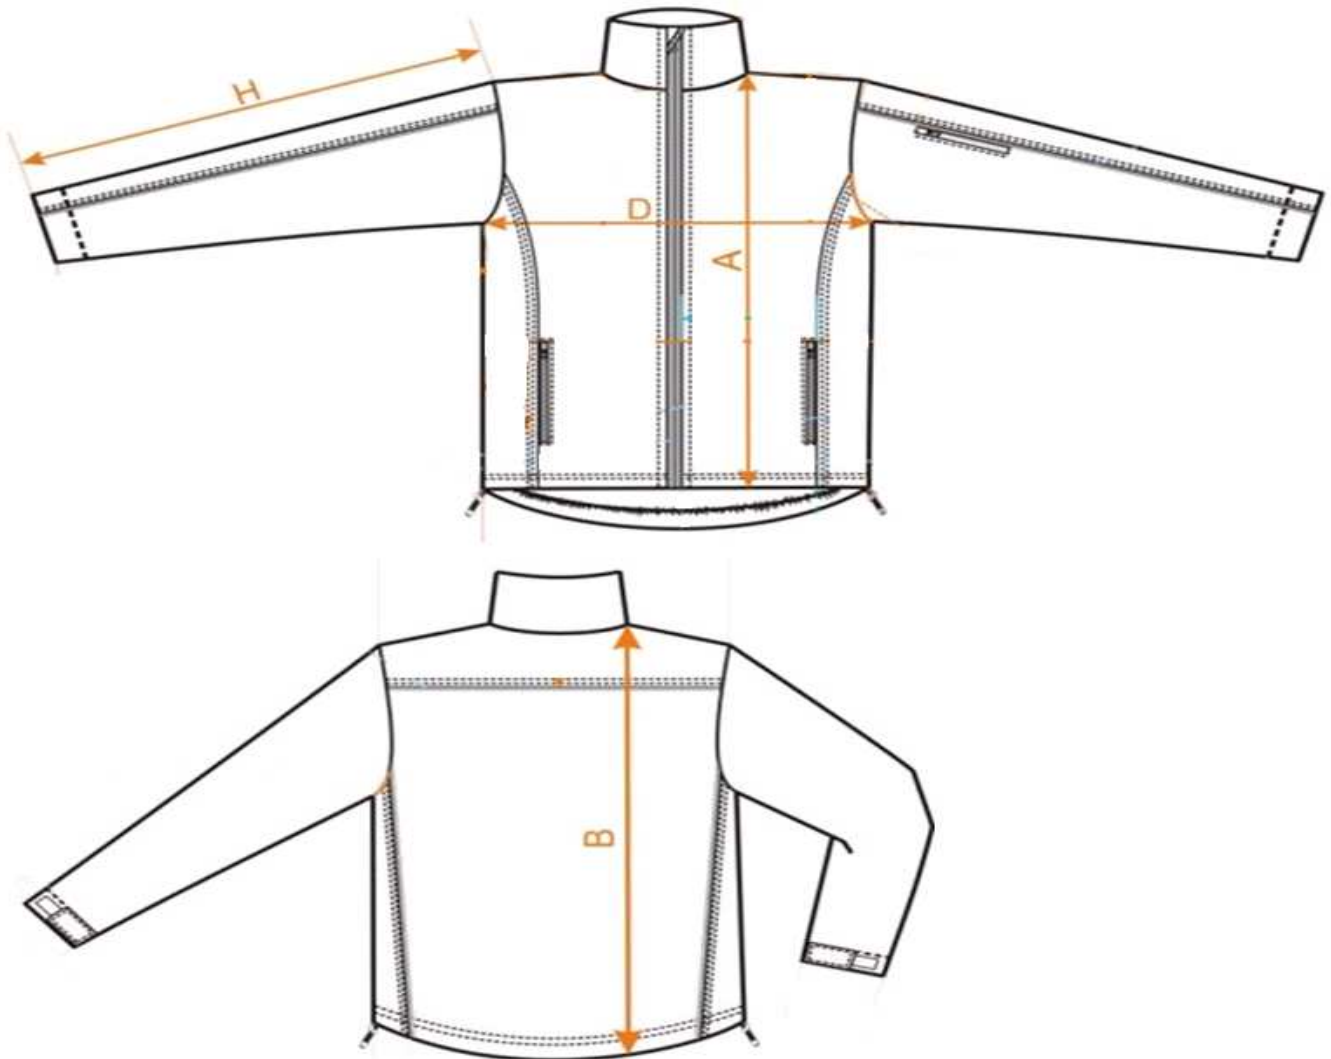

SIZE SPECIFICATION - in cm

Gents Softshell Jacket

511-XX-XX	M	L	XL	XXL	XXXL
A	70	72	74	76	76
B	76	78	80	82	82
D	54	59	63	67	73
H	65	67	69	71	71

Please consider the environment before printing this e-mail