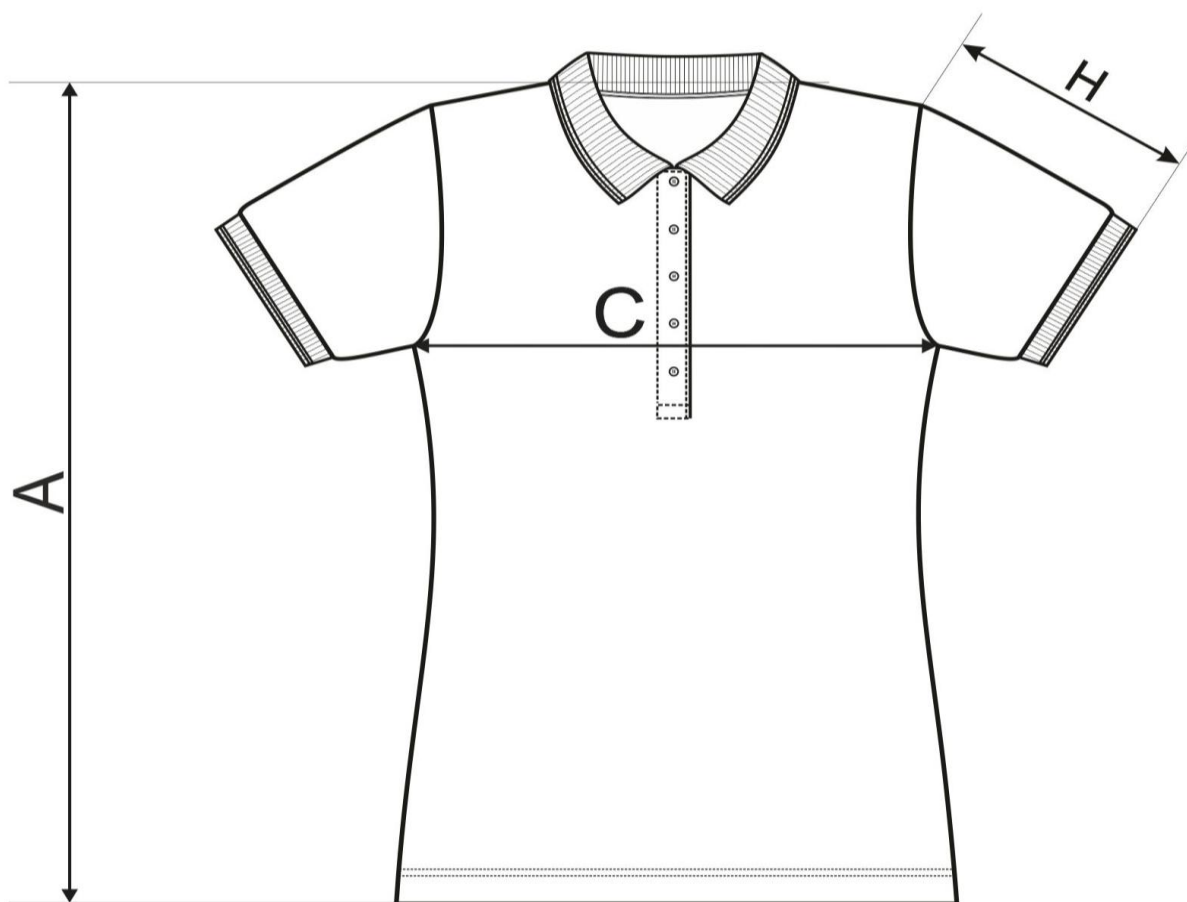

SIZE SPECIFICATION								
Commodity	Poloshirt Ladies Pique Polo 200							
Code	210							
size [cm]		S	M	L	XL	2XL		
A		59	61	63	65	67		
C		42	46	50	55	61		
H		16	16,5	17	17,5	18		

All size specifications listed are in cm. Accepted tolerance of up to + / - 5%.