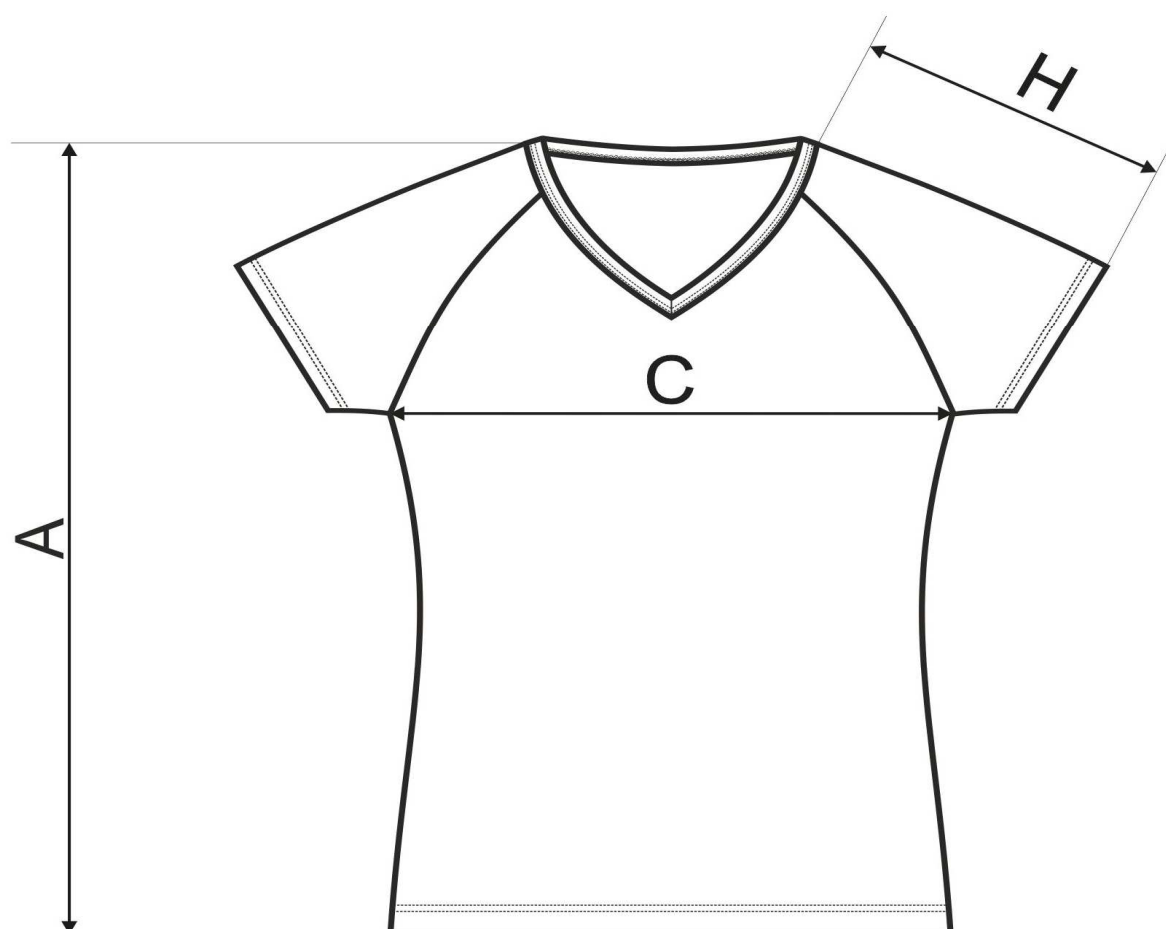

SIZE SPECIFICATION								
Commodity	Ladies T-shirt Dream							
Code	128							
size [cm]	XS	S	M	L	XL	2XL		
A	59	60	61	63	64	65		
C	39	41	45	49	54	60		
H	20	21	22	23	25	27		

All size specifications listed are in cm. Accepted tolerance of up to + / - 5%.